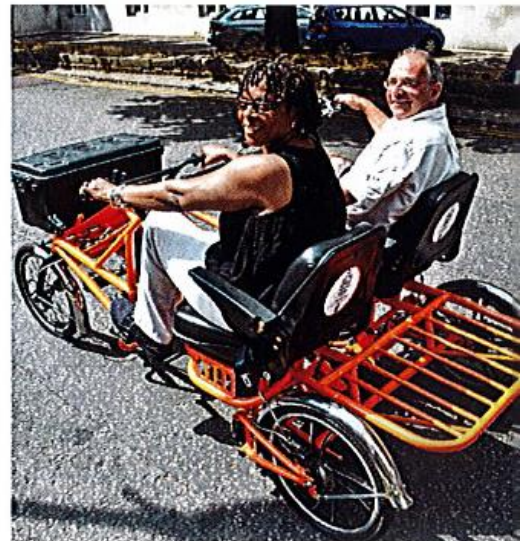

Help us get the
RIDE SIDE BY SIDE
project off the ground - visit:

Spacehive

<https://www.spacehive.com/ride-side-by-side>